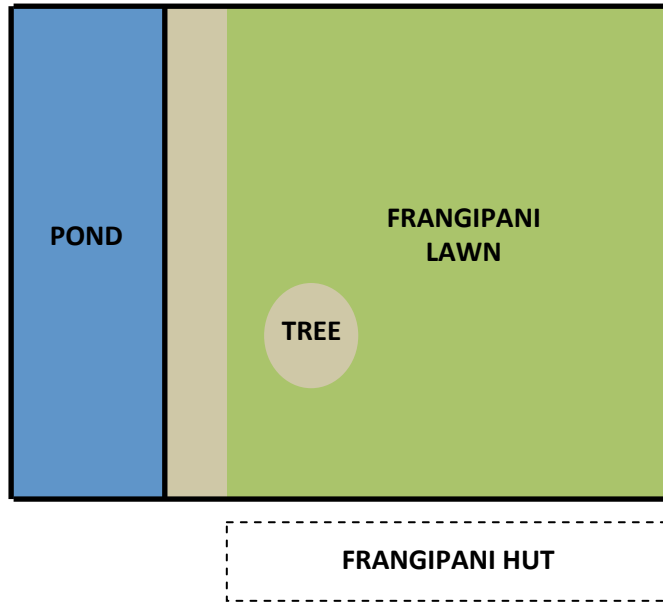

FRANGIPANI

BISTRO

SEATING CAPACITY

	Theatre 	Long 
Frangipani	60	40
Bistro	-	40

LEGEND

-  GATE
-  ENTRANCE
-  PILLAR

PATIO

COUNTRY ROSE

SEATING CAPACITY

	Theatre 	Long 
Patio	30	20
Country Rose	80	50

LEGEND

-  GATE
-  ENTRANCE
-  PILLAR

THE SHAMROCK CHAPEL

LOFT MUSEUM

SEATING CAPACITY

	Theatre 	Banquet 	Long 
The Shamrock Chapel	-	-	40
Loft Museum	100	120	80

LEGEND

-  SLIDING DOORS
-  PLASMA SCREENS
-  ENTRANCE
-  PILLAR

BLUESKY

KRANJI LOFT

SEATING CAPACITY

	Theatre 	Banquet 	Buffet Style	Long 
Bluesky	400	300	250	200
Kranji Loft	500	350	300	300

LEGEND

-  GATE
-  ENTRANCE