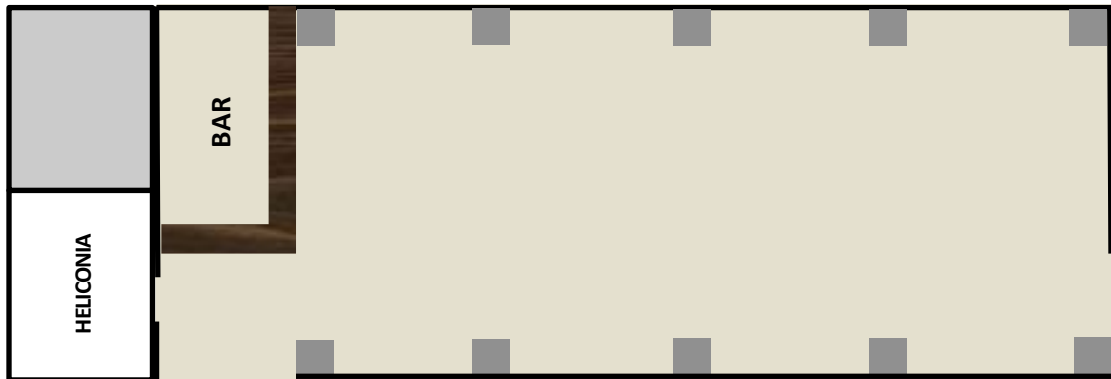

FRANGIPANI

BISTRO

SEATING CAPACITY

	Theatre 	Long 
Frangipani	60	40
Bistro	-	40

LEGEND

-  GATE
-  ENTRANCE
-  PILLAR

PATIO

COUNTRY ROSE

SEATING CAPACITY

	Theatre 	Long 
Patio	30	20
Country Rose	80	50

LEGEND

-  GATE
-  ENTRANCE
-  PILLAR

THE SHAMROCK CHAPEL

LOFT MUSEUM

SEATING CAPACITY

	Theatre 	Banquet 	Long 
The Shamrock Chapel	-	-	40
Loft Museum	100	120	80

LEGEND

-  SLIDING DOORS
-  PLASMA SCREENS
-  ENTRANCE
-  PILLAR

BLUESKY

KRANJI LOFT

SEATING CAPACITY

	Theatre 	Banquet 	Buffet Style	Long 
Bluesky	400	300	250	200
Kranji Loft	500	350	300	300

LEGEND

-  GATE
-  ENTRANCE