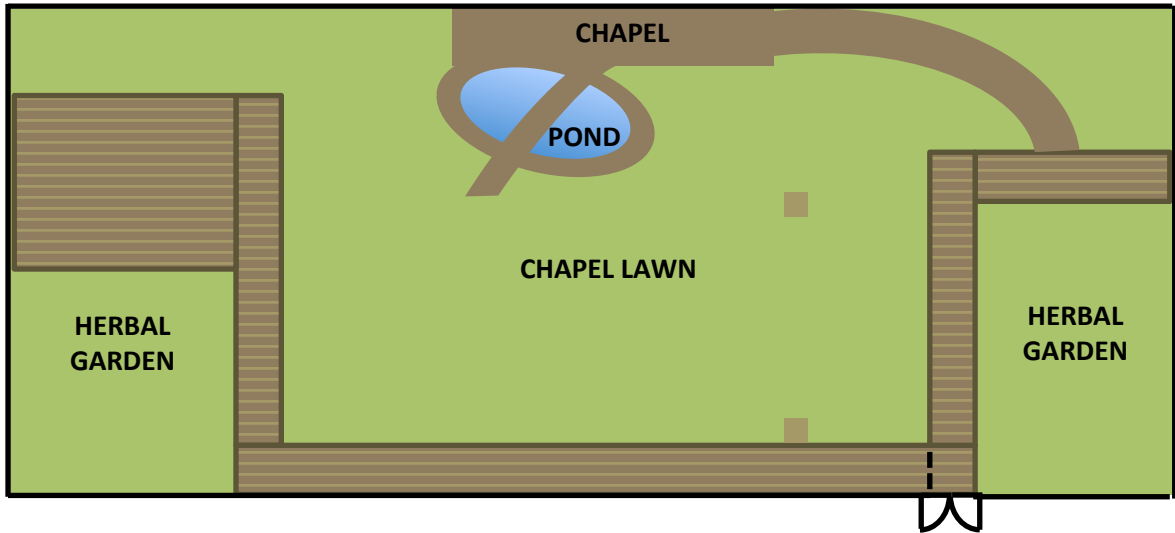

FRANGIPANI

BISTRO

SEATING CAPACITY

	Theatre 	Long 
Frangipani	60	40
Bistro	-	40

LEGEND

-  GATE
-  ENTRANCE
-  PILLAR

PATIO

COUNTRY ROSE

SEATING CAPACITY

	Theatre 	Long 
Patio	30	20
Country Rose	80	50

LEGEND

-  GATE
-  ENTRANCE
-  PILLAR

THE SHAMROCK CHAPEL

LOFT MUSEUM

SEATING CAPACITY

	Theatre 	Banquet 	Long 
The Shamrock Chapel	-	-	40
Loft Museum	100	120	80

LEGEND

-  SLIDING DOORS
-  PLASMA SCREENS
-  ENTRANCE
-  PILLAR

BLUESKY

KRANJI LOFT

SEATING CAPACITY

	Theatre 	Banquet 	Buffet Style	Long 
Bluesky	400	300	250	200
Kranji Loft	500	350	300	300

LEGEND

-  GATE
-  ENTRANCE