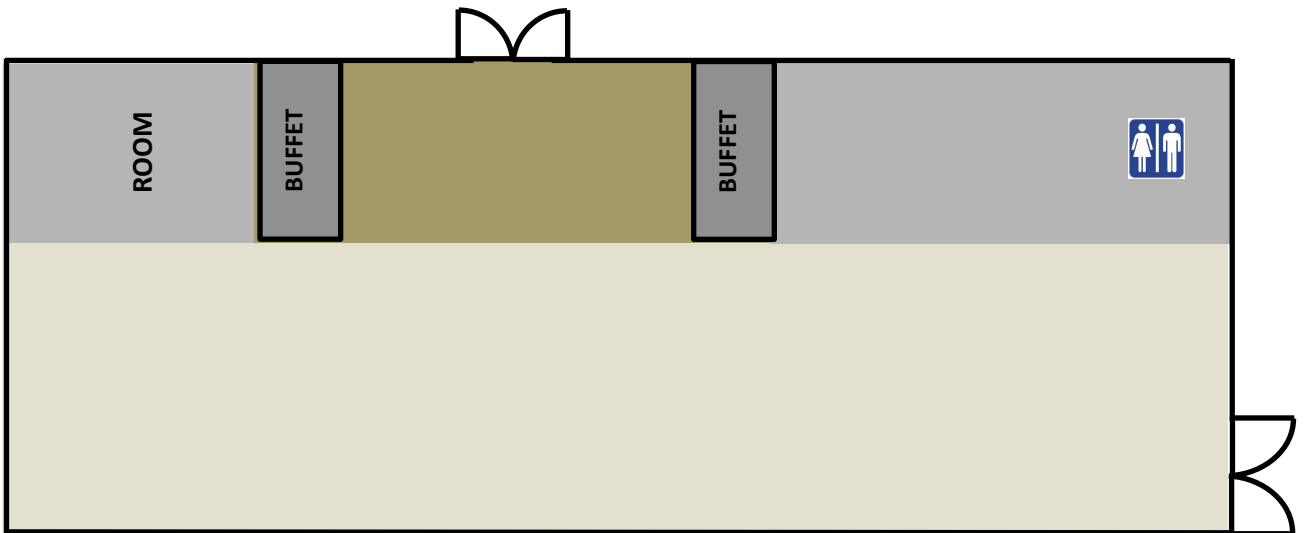

FRANGIPANI

BISTRO

SEATING CAPACITY

	Theatre 	Long 
Frangipani	60	40
Bistro	-	40

LEGEND

-  GATE
-  ENTRANCE
-  PILLAR

PATIO

COUNTRY ROSE

SEATING CAPACITY

	Theatre 	Long 
Patio	30	20
Country Rose	80	50

LEGEND

-  GATE
-  ENTRANCE
-  PILLAR

THE SHAMROCK CHAPEL

LOFT MUSEUM

SEATING CAPACITY

	Theatre 	Banquet 	Long 
The Shamrock Chapel	-	-	40
Loft Museum	100	120	80

LEGEND

-  SLIDING DOORS
-  PLASMA SCREENS
-  ENTRANCE
-  PILLAR

BLUESKY

KRANJI LOFT

SEATING CAPACITY

	Theatre 	Banquet 	Buffet Style	Long 
Bluesky	400	300	250	200
Kranji Loft	500	350	300	300

LEGEND

-  GATE
-  ENTRANCE