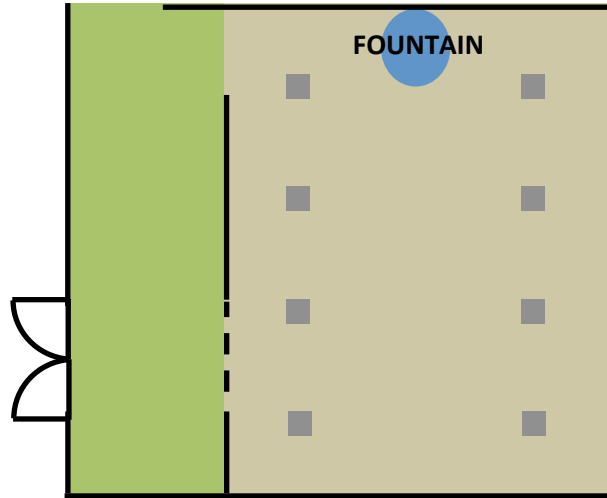

FRANGIPANI

BISTRO

SEATING CAPACITY

	Theatre 	Long 
Frangipani	60	40
Bistro	-	40

LEGEND

-  GATE
-  ENTRANCE
-  PILLAR

PATIO

COUNTRY ROSE

SEATING CAPACITY

	Theatre 	Long 
Patio	30	20
Country Rose	80	50

LEGEND

-  GATE
-  ENTRANCE
-  PILLAR

THE SHAMROCK CHAPEL

LOFT MUSEUM

SEATING CAPACITY

	Theatre 	Banquet 	Long 
The Shamrock Chapel	-	-	40
Loft Museum	100	120	80

LEGEND

-  SLIDING DOORS
-  PLASMA SCREENS
-  ENTRANCE
-  PILLAR

BLUESKY

KRANJI LOFT

SEATING CAPACITY

	Theatre 	Banquet 	Buffet Style	Long 
Bluesky	400	300	250	200
Kranji Loft	500	350	300	300

LEGEND

-  GATE
-  ENTRANCE