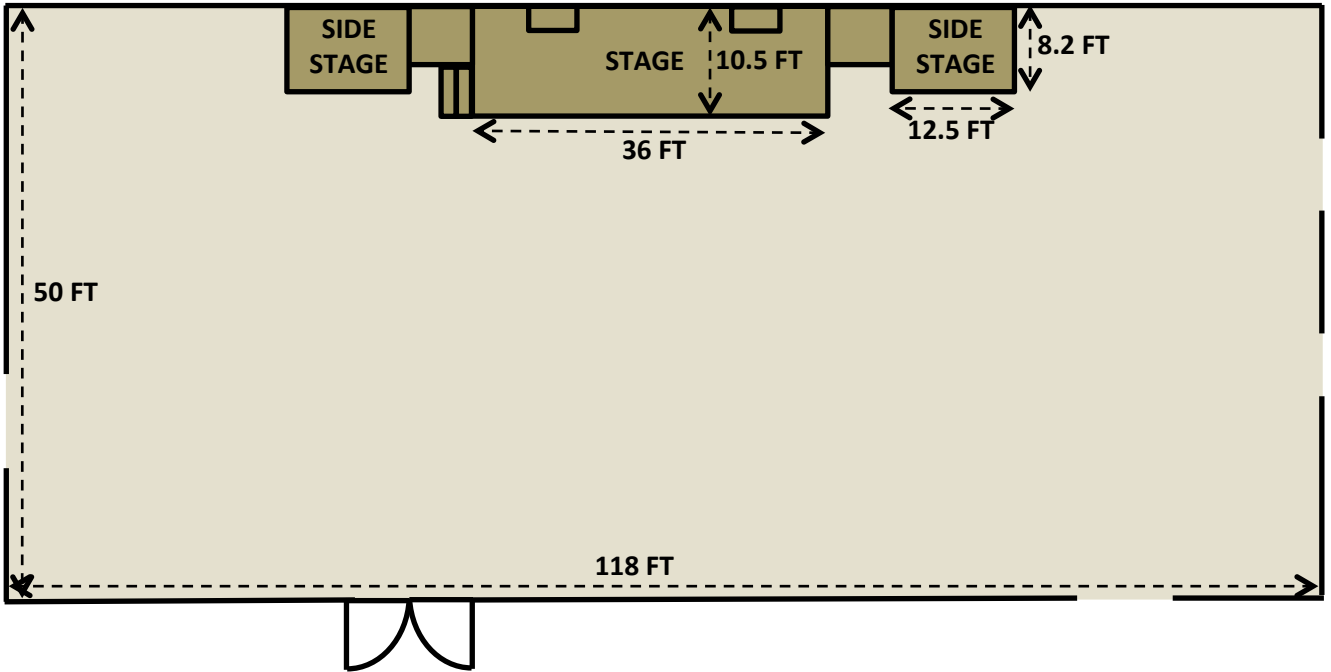

BLUESKY

KRANJI LOFT

SEATING CAPACITY

	Theatre	Banquet	Buffet Style	Long
Bluesky	400	300	250	200
Kranji Loft	500	350	300	300

LEGEND

- GATE
- ENTRANCE