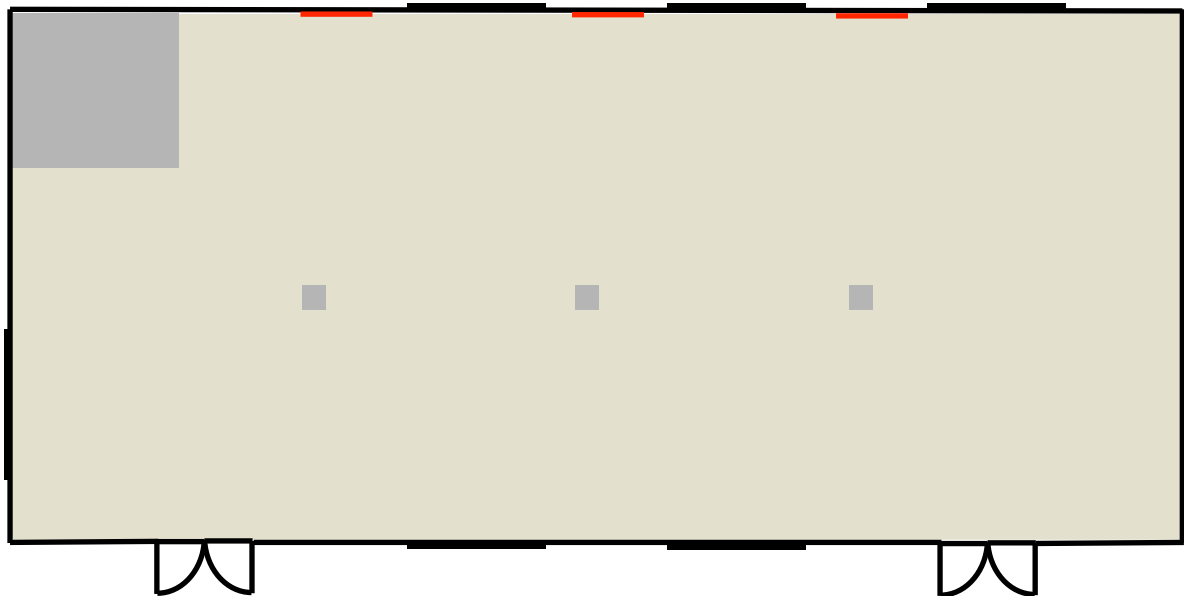

SEATING CAPACITY

	Theatre 	Long 
Patio	30	20
Country Rose	80	50

LEGEND

-  GATE
-  ENTRANCE
-  PILLAR

THE SHAMROCK CHAPEL

LOFT MUSEUM

SEATING CAPACITY

	Theatre 	Banquet 	Long 
The Shamrock Chapel	-	-	40
Loft Museum	100	120	80