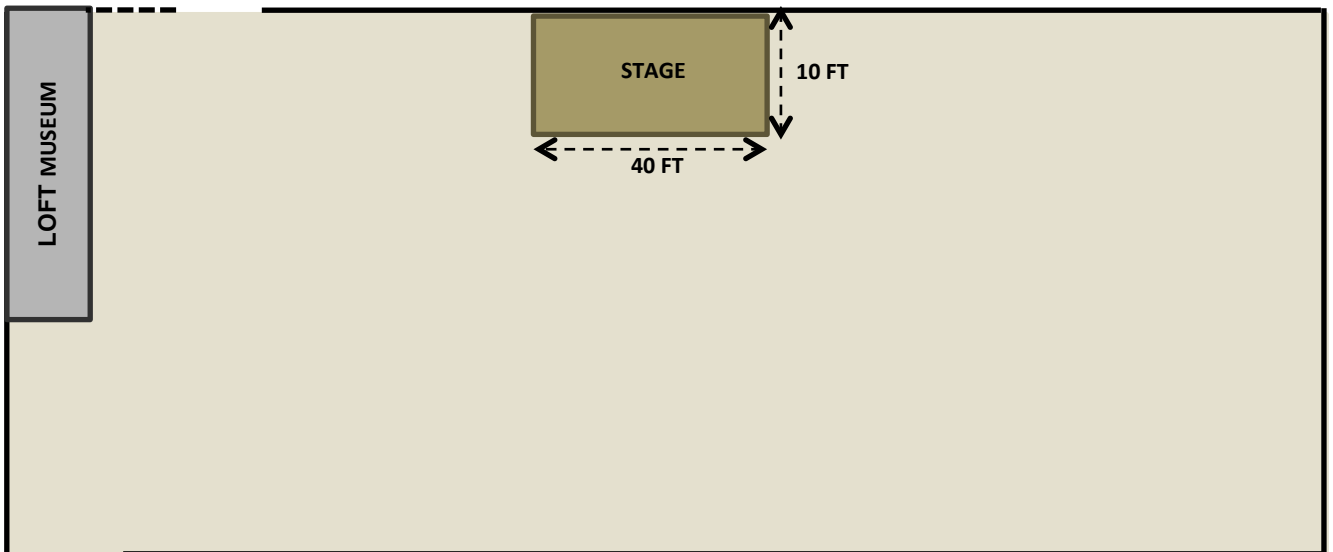

KRANJI LOFT

SEATING CAPACITY

	Theatre	Banquet	Buffet Style	Long
Bluesky	400	300	250	200
Kranji Loft	500	350	300	300

LEGEND

- GATE
- ENTRANCE